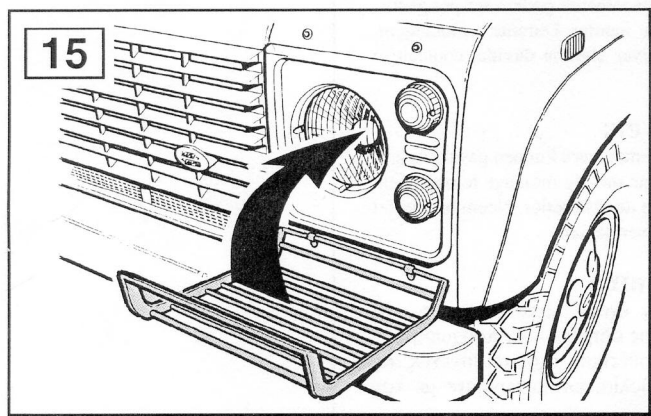

FITTING INSTRUCTIONS

> Defender

Front Lamp Guards

BRITPART

The quality parts for Land Rovers

Fitting Instructions

Defender - Front Lamp Guards

The following instructions are valid for both sides of the vehicle.

Fitting Instructions

Defender - Front Lamp Guards

Fitting Instructions

Defender - Front Lamp Guards

WARNING

Accessories which are not properly fitted can be dangerous.

Read the instructions carefully prior to fitting.