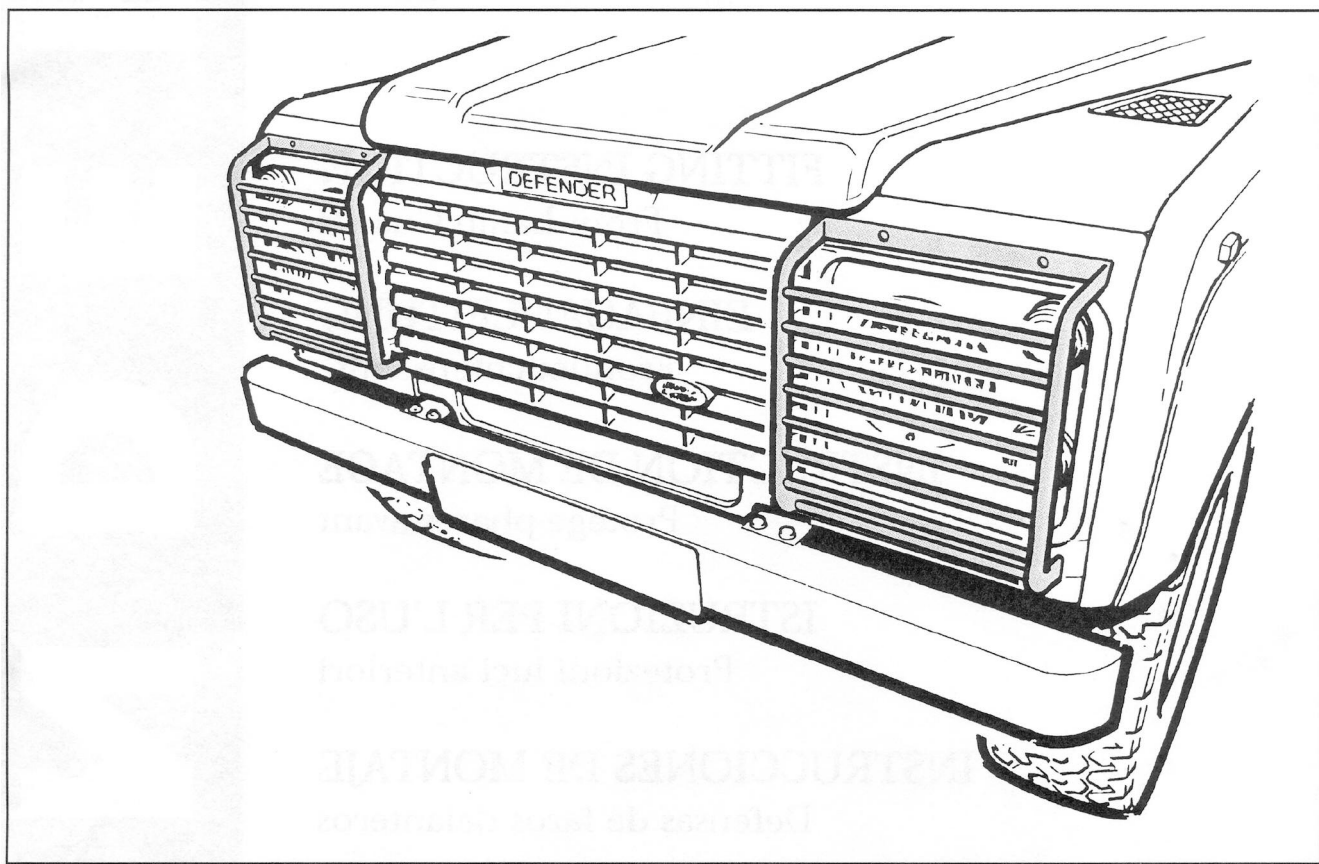

FITTING INSTRUCTIONS

> Defender

Front Lamp Guards

BRITPART

The quality parts for Land Rovers

Fitting Instructions

Defender - Front Lamp Guards

The following instructions are valid for both sides of the vehicle.