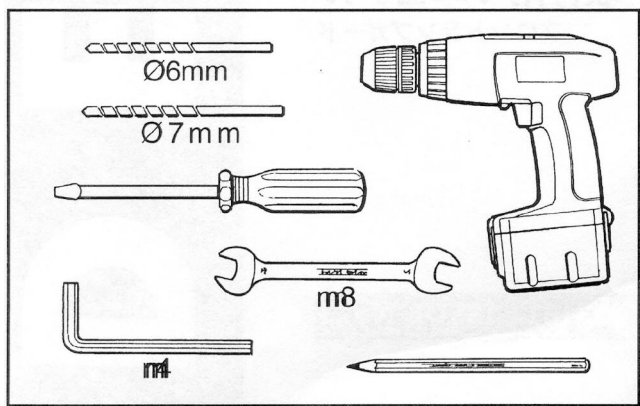

FITTING INSTRUCTIONS

> Defender

Front Lamp Guards

BRITPART

The quality parts for Land Rovers

Fitting Instructions

Defender - Front Lamp Guards

The following instructions are valid for both sides of the vehicle.

Fitting Instructions

Defender - Front Lamp Guards

Fitting Instructions

Defender - Front Lamp Guards

WARNING

Accessories which are not properly fitted can be dangerous.

Read the instructions carefully prior to fitting.