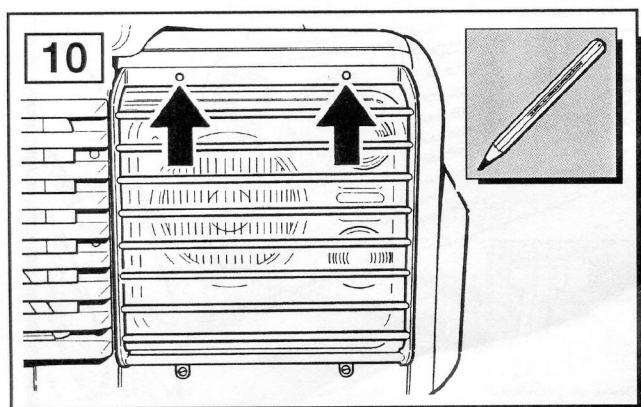

FITTING INSTRUCTIONS

> Defender

Front Lamp Guards

BRITPART

The quality parts for Land Rovers

Fitting Instructions

Defender - Front Lamp Guards

The following instructions are valid for both sides of the vehicle.

Fitting Instructions

Defender - Front Lamp Guards

Fitting Instructions

Defender - Front Lamp Guards

WARNING

Accessories which are not properly fitted can be dangerous.

Read the instructions carefully prior to fitting.