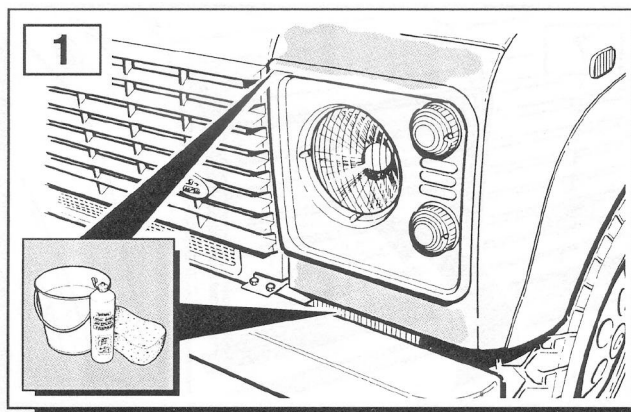

FITTING INSTRUCTIONS

> Defender

Front Lamp Guards

BRITPART

The quality parts for Land Rovers

Fitting Instructions

Defender - Front Lamp Guards

The following instructions are valid for both sides of the vehicle.

Fitting Instructions

Defender - Front Lamp Guards

Fitting Instructions

Defender - Front Lamp Guards

WARNING

Accessories which are not properly fitted can be dangerous.

Read the instructions carefully prior to fitting.