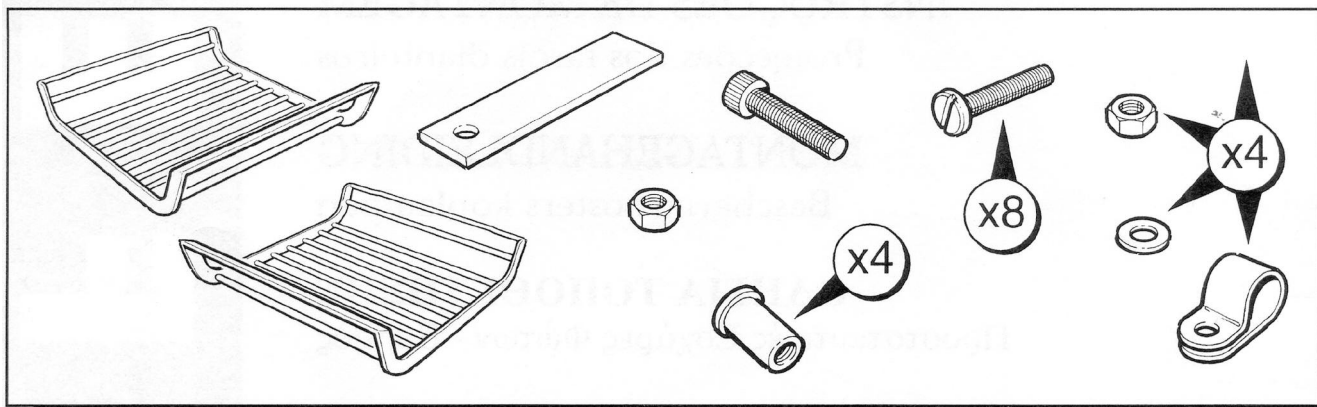

FITTING INSTRUCTIONS

> Defender

Front Lamp Guards

BRITPART

The quality parts for Land Rovers

Fitting Instructions

Defender - Front Lamp Guards

The following instructions are valid for both sides of the vehicle.

Fitting Instructions

Defender - Front Lamp Guards

Fitting Instructions

Defender - Front Lamp Guards

WARNING

Accessories which are not properly fitted can be dangerous.

Read the instructions carefully prior to fitting.