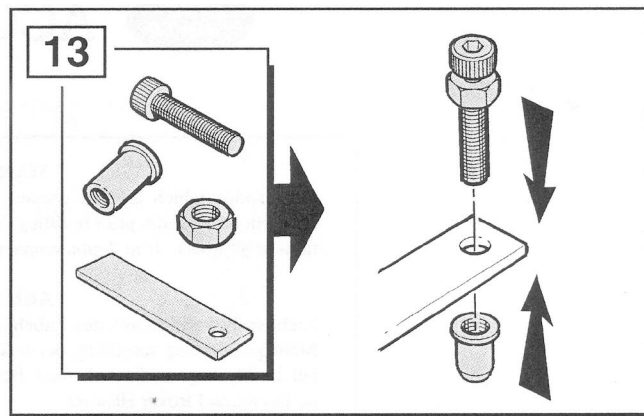

FITTING INSTRUCTIONS

> Defender

Front Lamp Guards

BRITPART

The quality parts for Land Rovers

Fitting Instructions

Defender - Front Lamp Guards

The following instructions are valid for both sides of the vehicle.

Fitting Instructions

Defender - Front Lamp Guards

Fitting Instructions

Defender - Front Lamp Guards

WARNING

Accessories which are not properly fitted can be dangerous.

Read the instructions carefully prior to fitting.