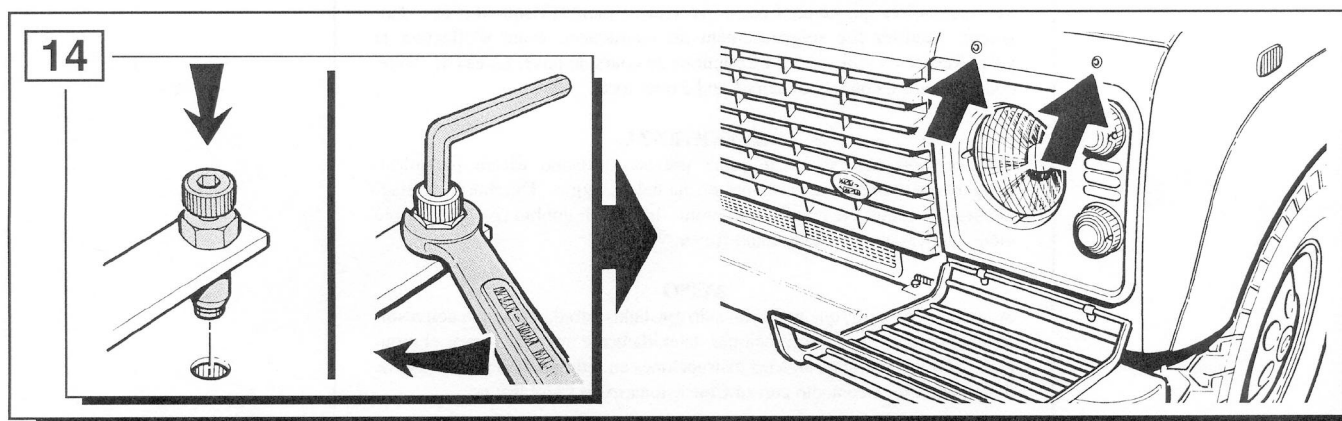

FITTING INSTRUCTIONS

> Defender

Front Lamp Guards

BRITPART

The quality parts for Land Rovers

Fitting Instructions

Defender - Front Lamp Guards

The following instructions are valid for both sides of the vehicle.

Fitting Instructions

Defender - Front Lamp Guards

Fitting Instructions

Defender - Front Lamp Guards

WARNING

Accessories which are not properly fitted can be dangerous.

Read the instructions carefully prior to fitting.