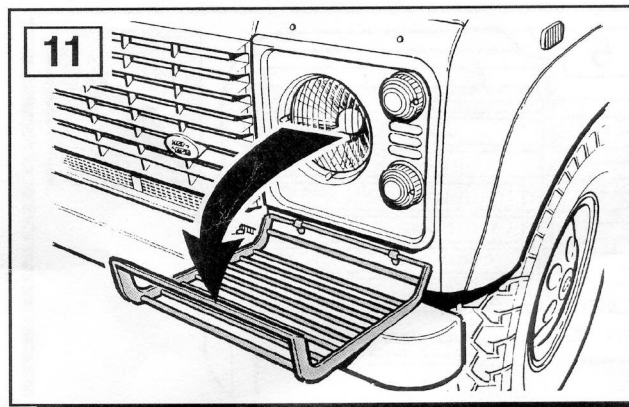

FITTING INSTRUCTIONS

> Defender

Front Lamp Guards

BRITPART

The quality parts for Land Rovers

Fitting Instructions

Defender - Front Lamp Guards

The following instructions are valid for both sides of the vehicle.

Fitting Instructions

Defender - Front Lamp Guards

Fitting Instructions

Defender - Front Lamp Guards

WARNING

Accessories which are not properly fitted can be dangerous.

Read the instructions carefully prior to fitting.