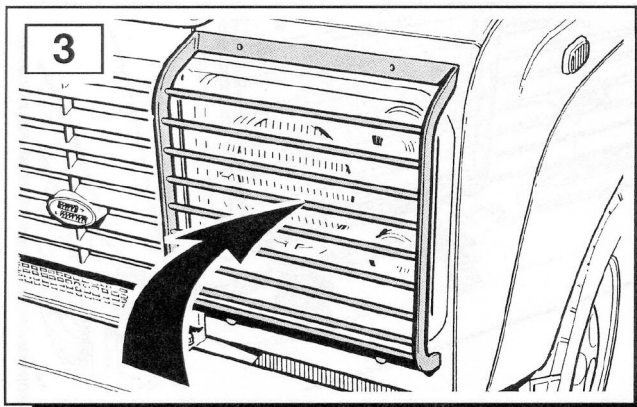

FITTING INSTRUCTIONS

> Defender

Front Lamp Guards

BRITPART

The quality parts for Land Rovers

Fitting Instructions

Defender - Front Lamp Guards

The following instructions are valid for both sides of the vehicle.

Fitting Instructions

Defender - Front Lamp Guards

Fitting Instructions

Defender - Front Lamp Guards

WARNING

Accessories which are not properly fitted can be dangerous.

Read the instructions carefully prior to fitting.