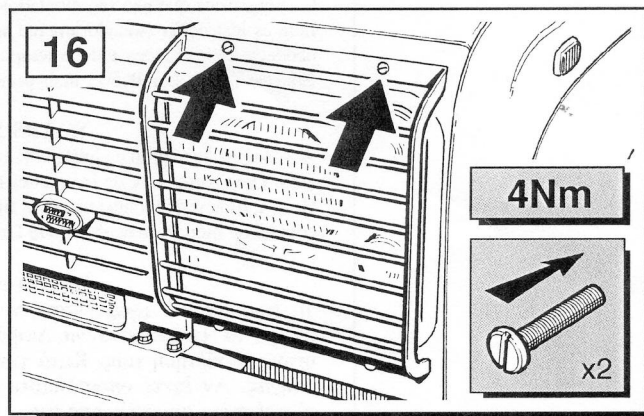

FITTING INSTRUCTIONS

> Defender

Front Lamp Guards

BRITPART

The quality parts for Land Rovers

Fitting Instructions

Defender - Front Lamp Guards

The following instructions are valid for both sides of the vehicle.

Fitting Instructions

Defender - Front Lamp Guards

Fitting Instructions

Defender - Front Lamp Guards

WARNING

Accessories which are not properly fitted can be dangerous.

Read the instructions carefully prior to fitting.