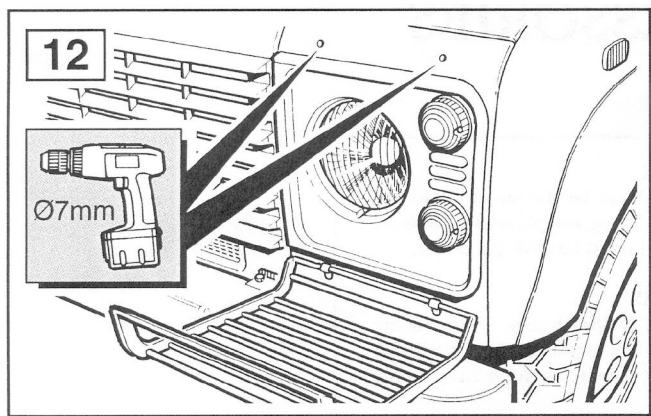

FITTING INSTRUCTIONS

> Defender

Front Lamp Guards

BRITPART

The quality parts for Land Rovers

Fitting Instructions

Defender - Front Lamp Guards

The following instructions are valid for both sides of the vehicle.

Fitting Instructions

Defender - Front Lamp Guards

Fitting Instructions

Defender - Front Lamp Guards

WARNING

Accessories which are not properly fitted can be dangerous.

Read the instructions carefully prior to fitting.