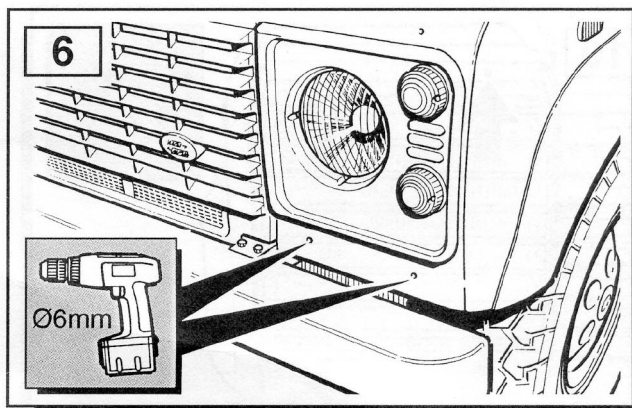

FITTING INSTRUCTIONS

> Defender

Front Lamp Guards

BRITPART

The quality parts for Land Rovers

Fitting Instructions

Defender - Front Lamp Guards

The following instructions are valid for both sides of the vehicle.

Fitting Instructions

Defender - Front Lamp Guards

Fitting Instructions

Defender - Front Lamp Guards

WARNING

Accessories which are not properly fitted can be dangerous.

Read the instructions carefully prior to fitting.