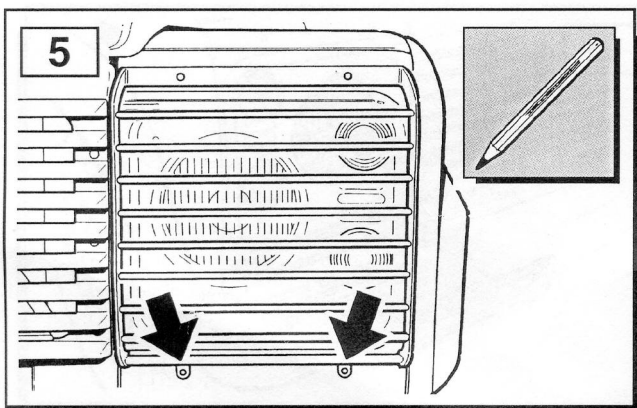

FITTING INSTRUCTIONS

> Defender

Front Lamp Guards

BRITPART

The quality parts for Land Rovers

Fitting Instructions

Defender - Front Lamp Guards

The following instructions are valid for both sides of the vehicle.

Fitting Instructions

Defender - Front Lamp Guards

Fitting Instructions

Defender - Front Lamp Guards

WARNING

Accessories which are not properly fitted can be dangerous.

Read the instructions carefully prior to fitting.