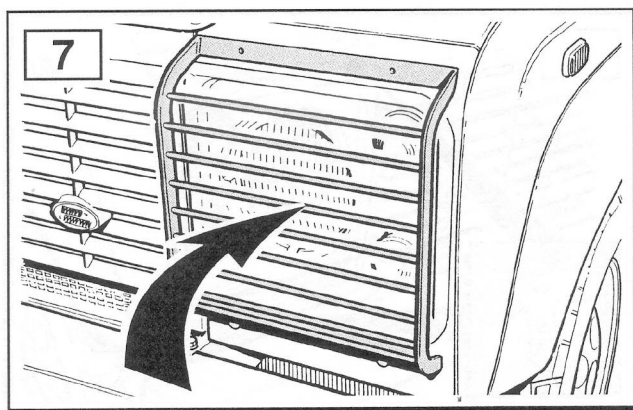

FITTING INSTRUCTIONS

> Defender

Front Lamp Guards

BRITPART

The quality parts for Land Rovers

Fitting Instructions

Defender - Front Lamp Guards

The following instructions are valid for both sides of the vehicle.

Fitting Instructions

Defender - Front Lamp Guards

Fitting Instructions

Defender - Front Lamp Guards

WARNING

Accessories which are not properly fitted can be dangerous.

Read the instructions carefully prior to fitting.