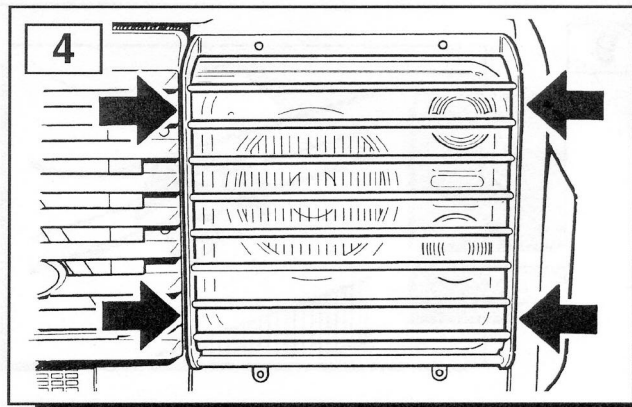

FITTING INSTRUCTIONS

> Defender

Front Lamp Guards

BRITPART

The quality parts for Land Rovers

Fitting Instructions

Defender - Front Lamp Guards

The following instructions are valid for both sides of the vehicle.

Fitting Instructions

Defender - Front Lamp Guards

Fitting Instructions

Defender - Front Lamp Guards

WARNING

Accessories which are not properly fitted can be dangerous.

Read the instructions carefully prior to fitting.