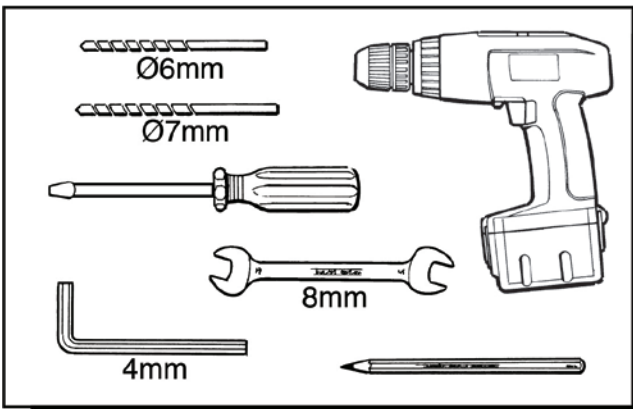

# Fitting Instructions

## Defender Front Lamp Guards

Instructions are the same for both sides of the vehicle.